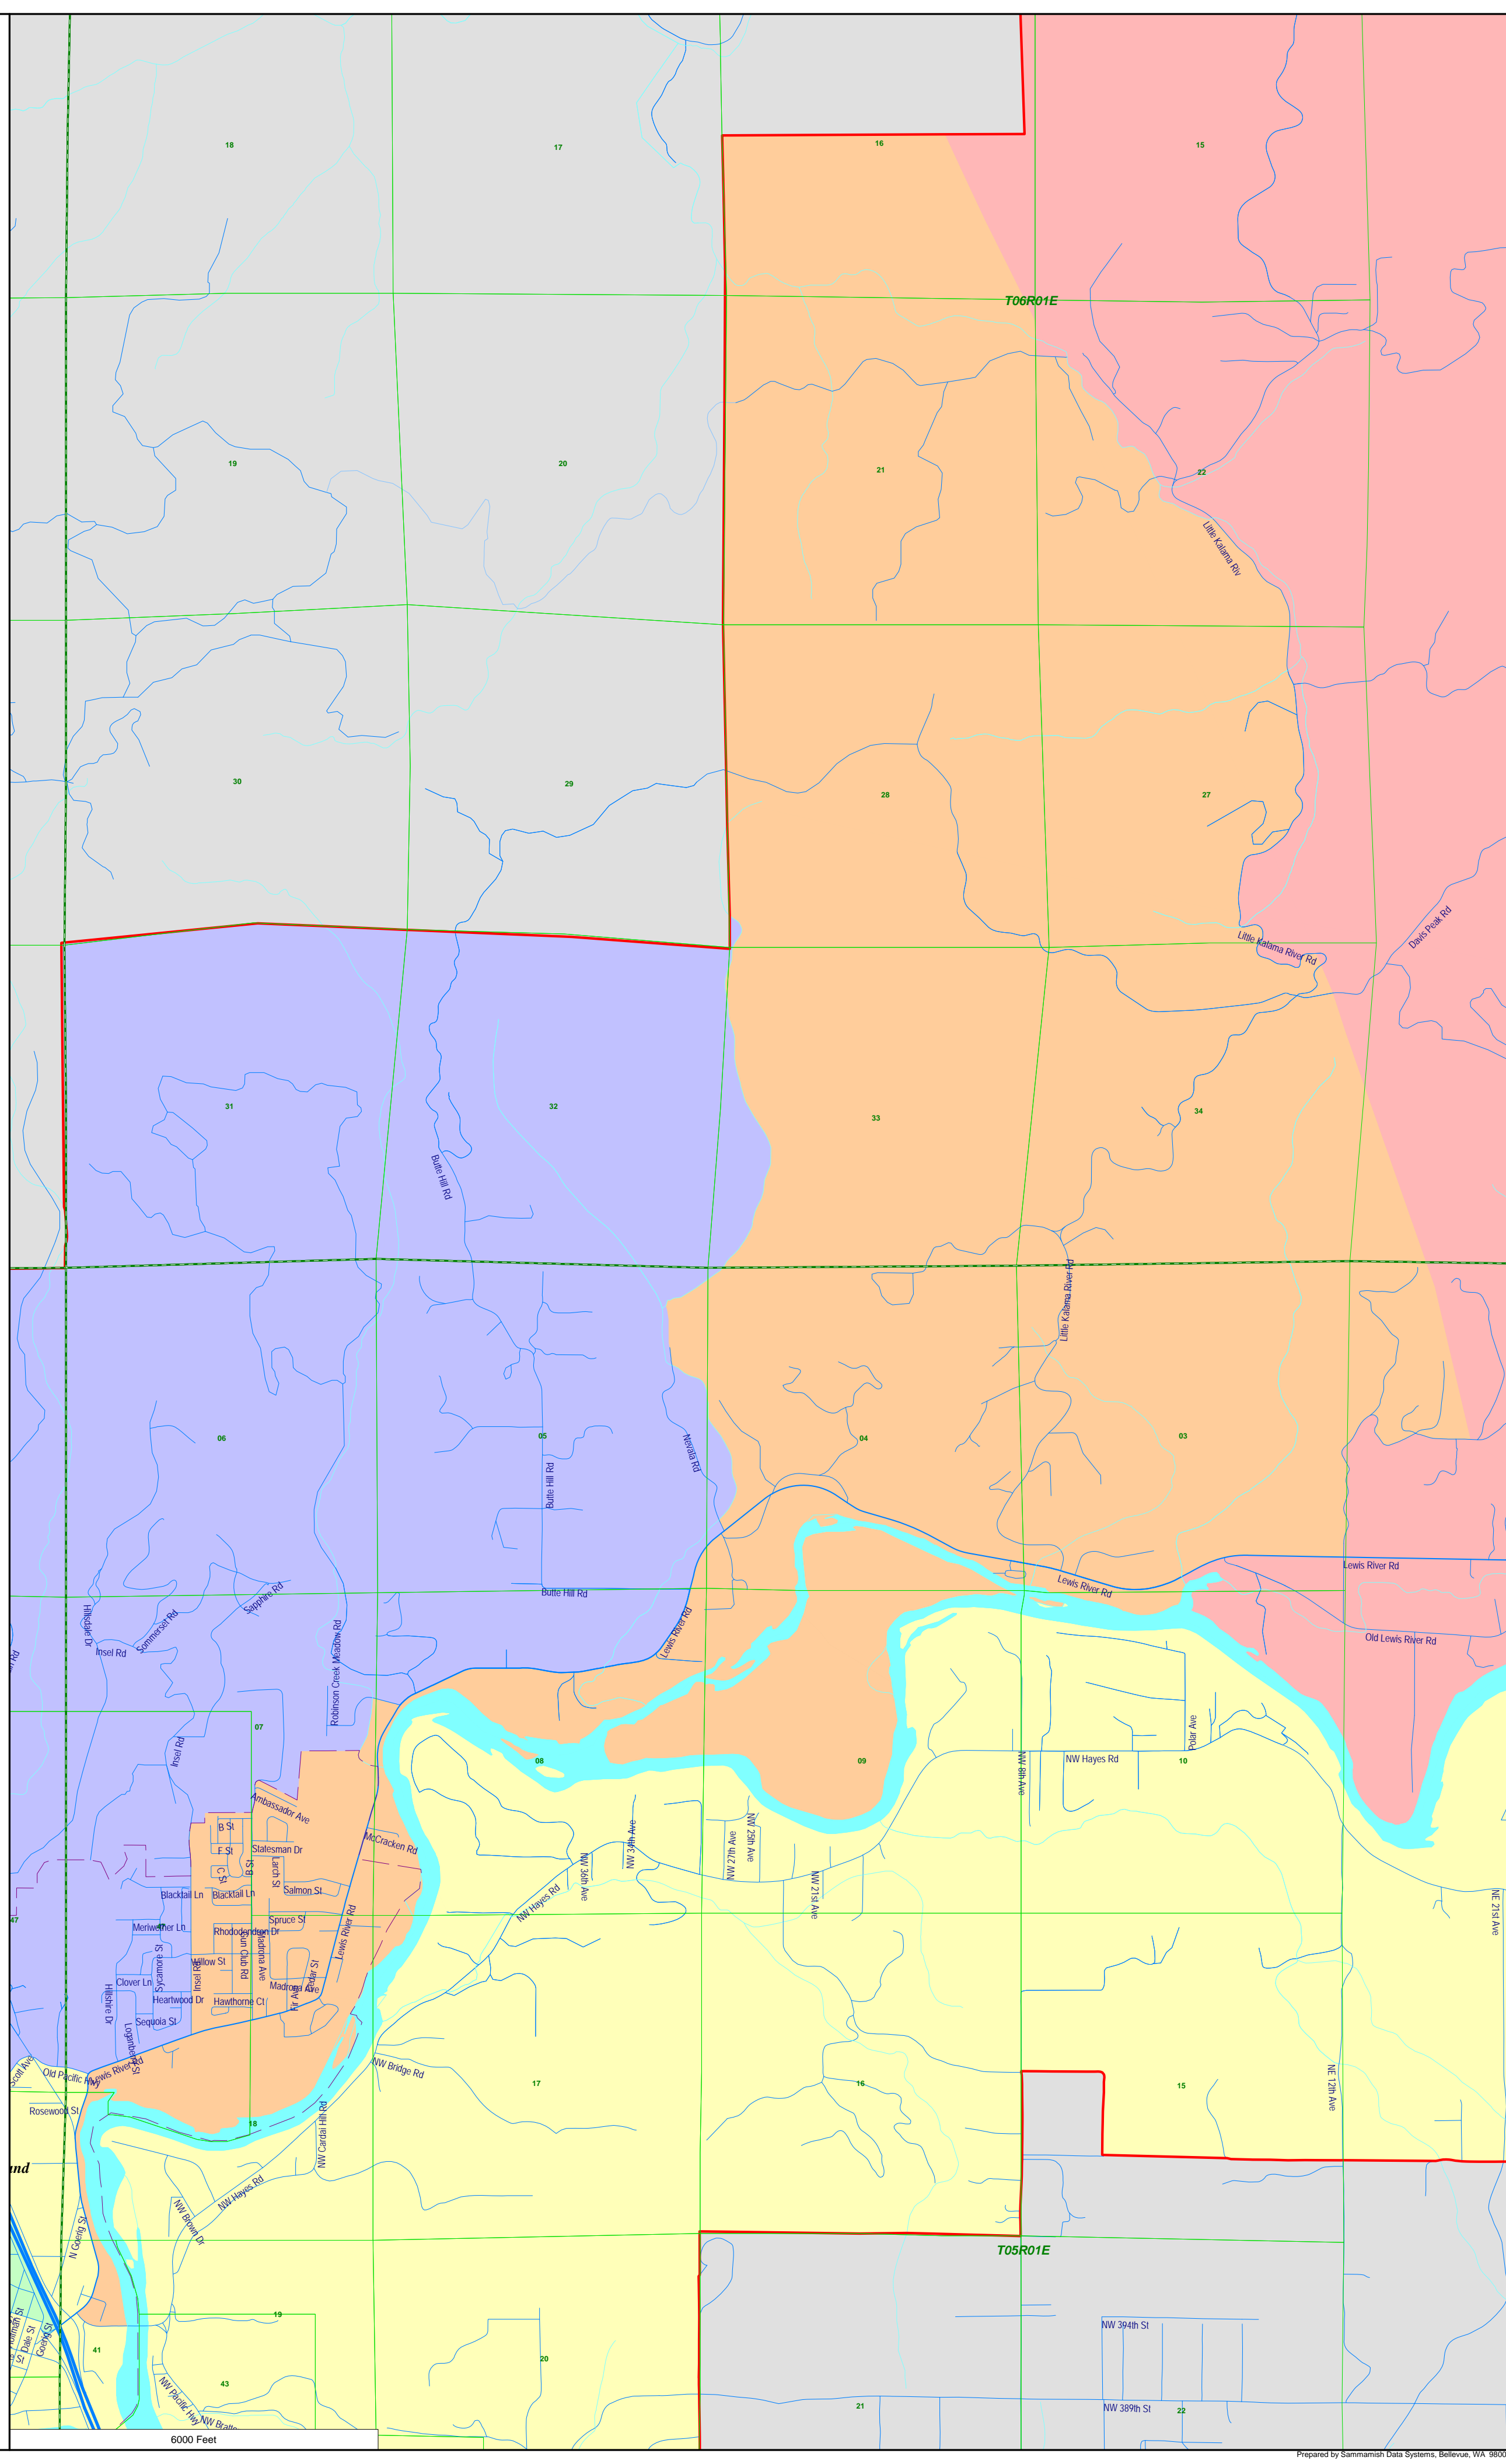

City Limits

District Outline

Sectional Centers

Townships

7 Miles

Woodland School District District Summary Report

Director District Number	Ideal Population	Total Population	Deviation from Ideal	% Deviation from Ideal	White Population	Hispanic Origin (of any race)	Non White & Mixed
1st	2,837	2,820	-17	-0.60	2,298	353	522
2nd	2,837	2,839	2	0.07	1,958	764	881
3rd	2,837	2,864	27	0.95	2,539	199	325
4th	2,837	2,828	-9	-0.32	2,295	335	533
5th	2,837	2,834	-3	-0.11	2,443	169	391
Totals.....		<u>14,185</u>	<u>0</u>		<u>11,533</u>	<u>1,820</u>	<u>2,652</u>

- 1st District
- 2nd District
- 3rd District
- 4th District
- 5th District

City Limits

District Outline

Sectional Centers

Townships

2 Miles

- 1st District
- 2nd District
- 3rd District
- 4th District

City Limits

District Outline

Sectional Centers

Townships

1 Miles

- 1st District
- 2nd District
- 3rd District
- 4th District
- 5th District

City Limits

District Outline

Sectional Centers

Townships

- 1st District
- 2nd District
- 3rd District
- 4th District

City Limits

District Outline

Sectional Centers

Townships

- 1st District
- 3rd District
- 4th District
- 5th District

City Limits