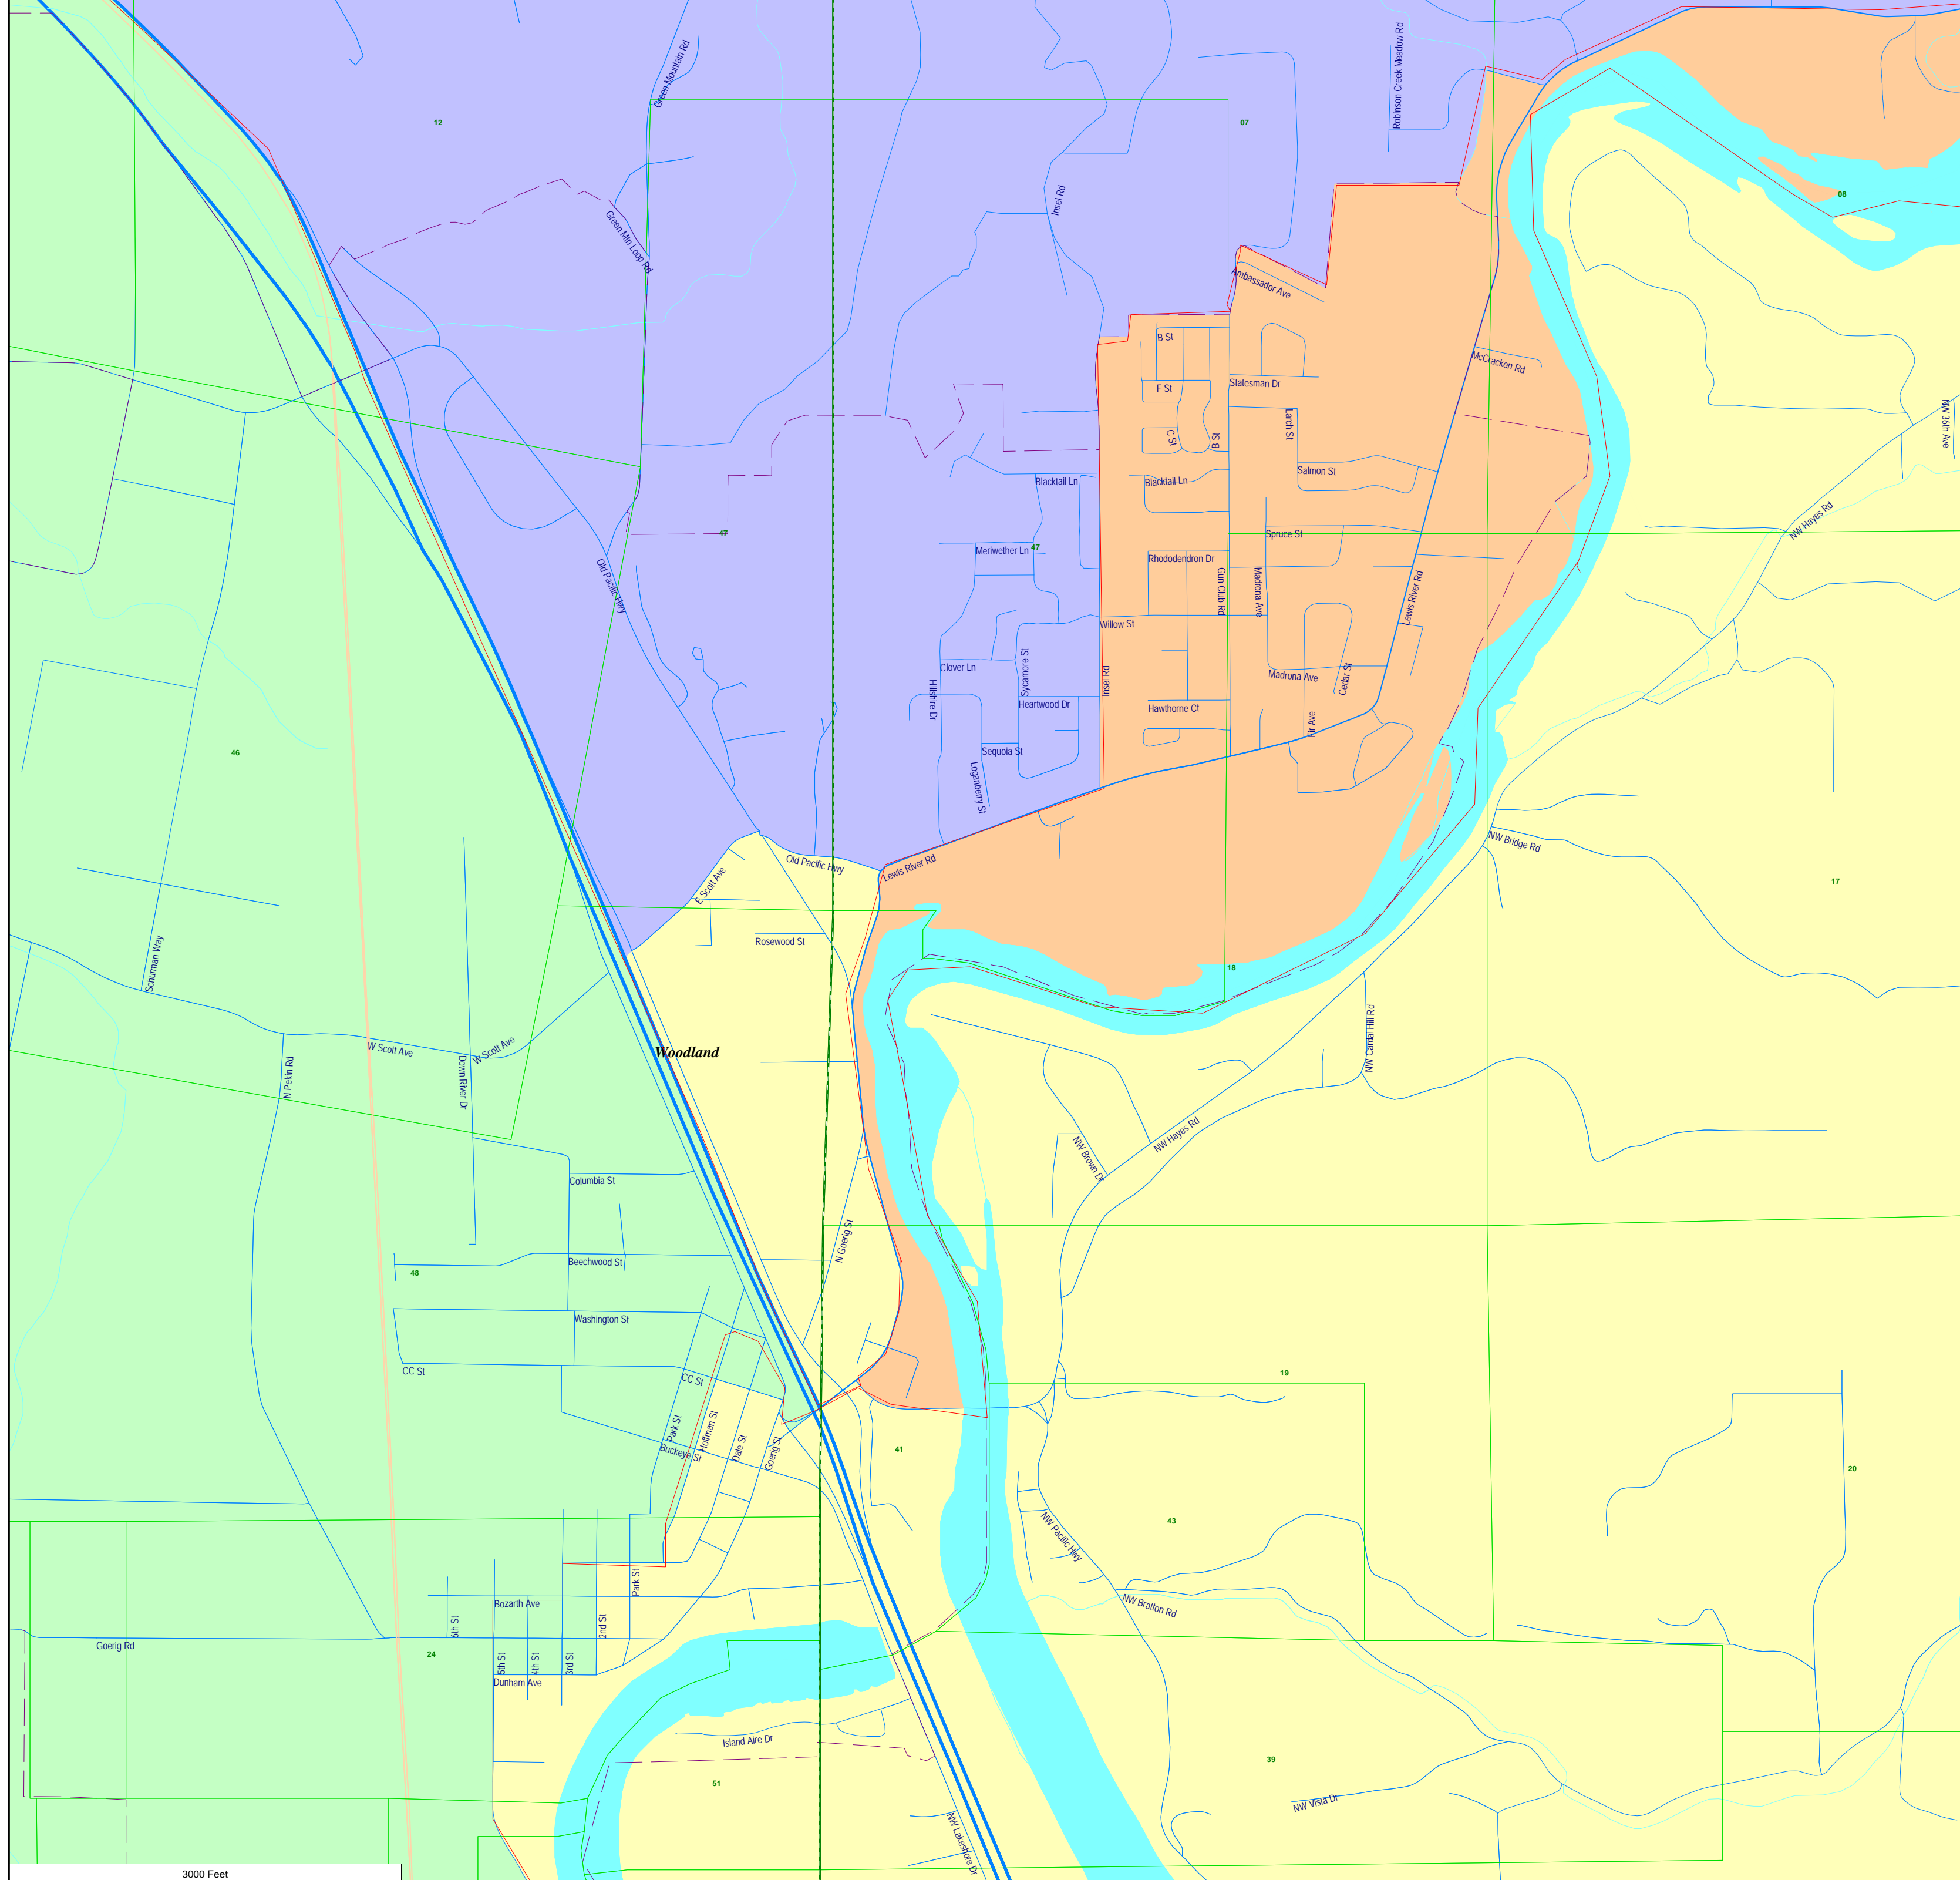

- 1st District
- 2nd District
- 3rd District
- 4th District

City Limits

District Outline

Sectional Centers

Townships

3000 Feet