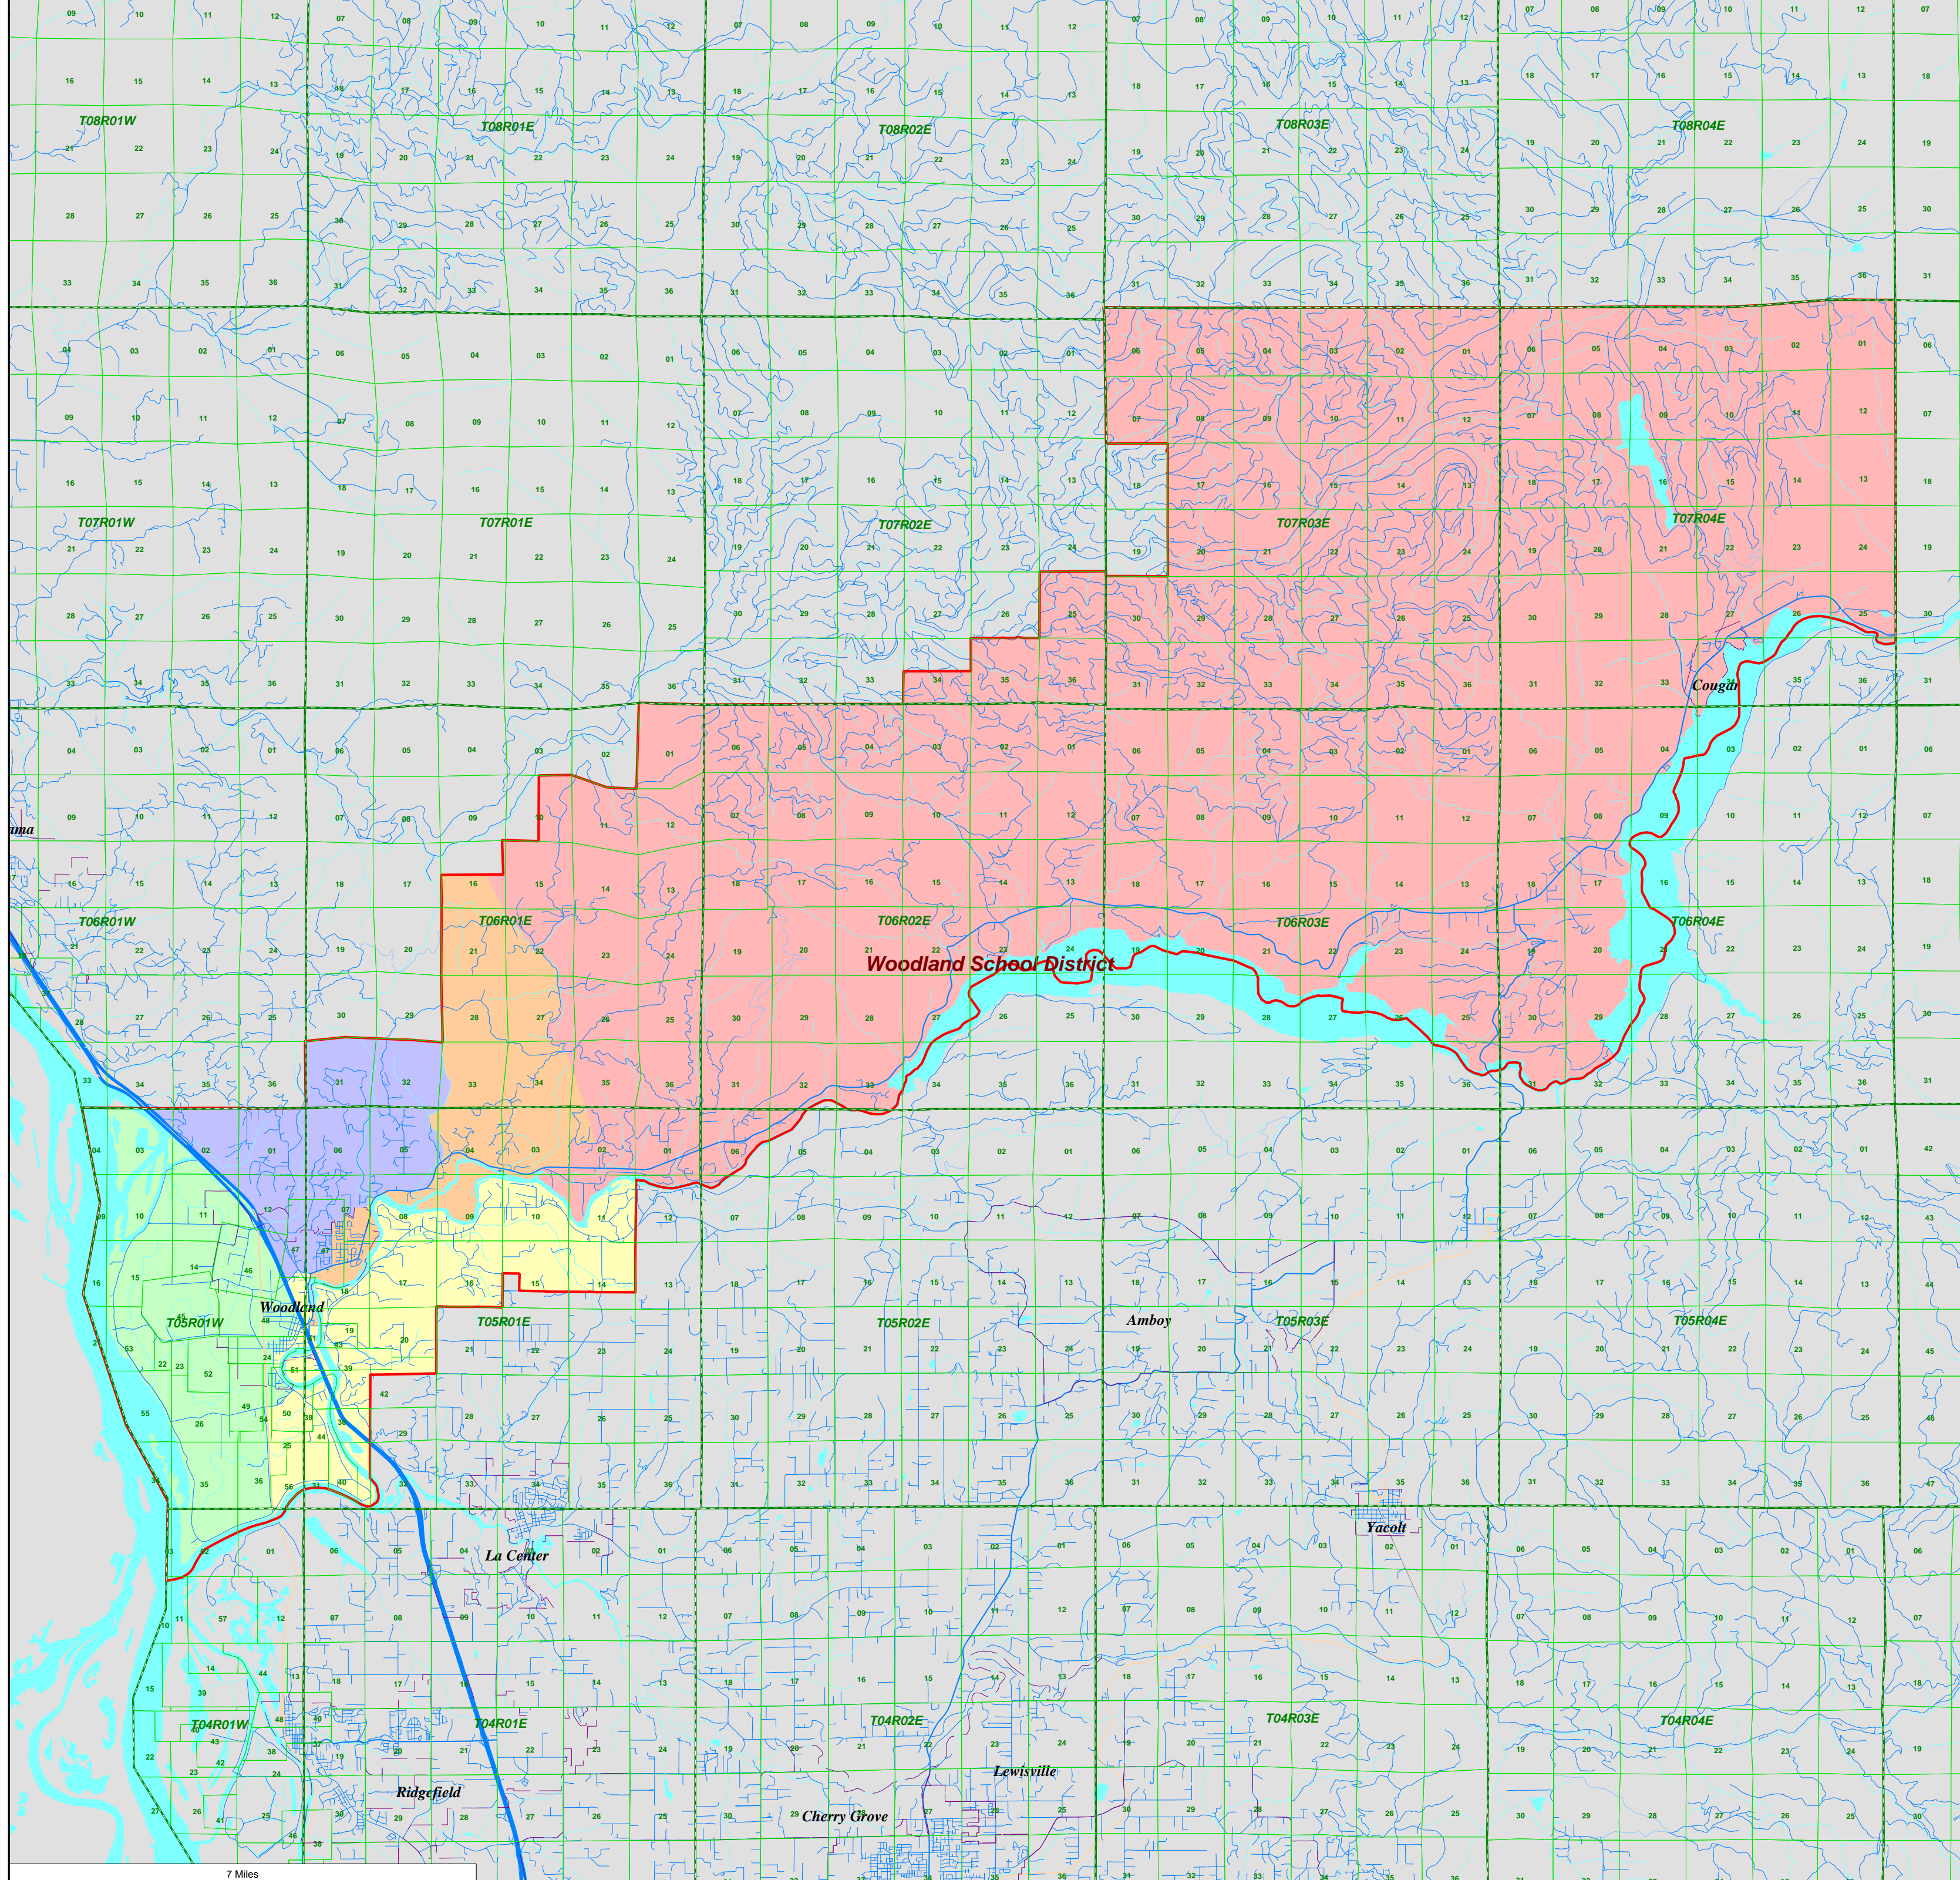

City Limits

District Outline

Sectional Centers

Townships

7 Miles

Woodland School District District Summary Report

Director District Number	Ideal Population	Total Population	Deviation from Ideal	% Deviation from Ideal	White Population	Hispanic Origin (of any race)	Non White & Mixed
1st	2,837	2,820	-17	-0.60	2,298	353	522
2nd	2,837	2,839	2	0.07	1,958	764	881
3rd	2,837	2,864	27	0.95	2,539	199	325
4th	2,837	2,828	-9	-0.32	2,295	335	533
5th	2,837	2,834	-3	-0.11	2,443	169	391
Totals.....		<u>14,185</u>	<u>0</u>		<u>11,533</u>	<u>1,820</u>	<u>2,652</u>

- 1st District
- 2nd District
- 3rd District
- 4th District
- 5th District

City Limits

District Outline

Sectional Centers

Townships

2 Miles

- 1st District
- 2nd District
- 3rd District
- 4th District

City Limits

District Outline

Sectional Centers

Townships

1 Miles

- 1st District
- 2nd District
- 3rd District
- 4th District
- 5th District

City Limits

District Outline

Sectional Centers

District Outline

Sectional Centers

Townships

7 Miles

- 1st District
- 2nd District
- 3rd District
- 4th District

City Limits

District Outline

Sectional Centers