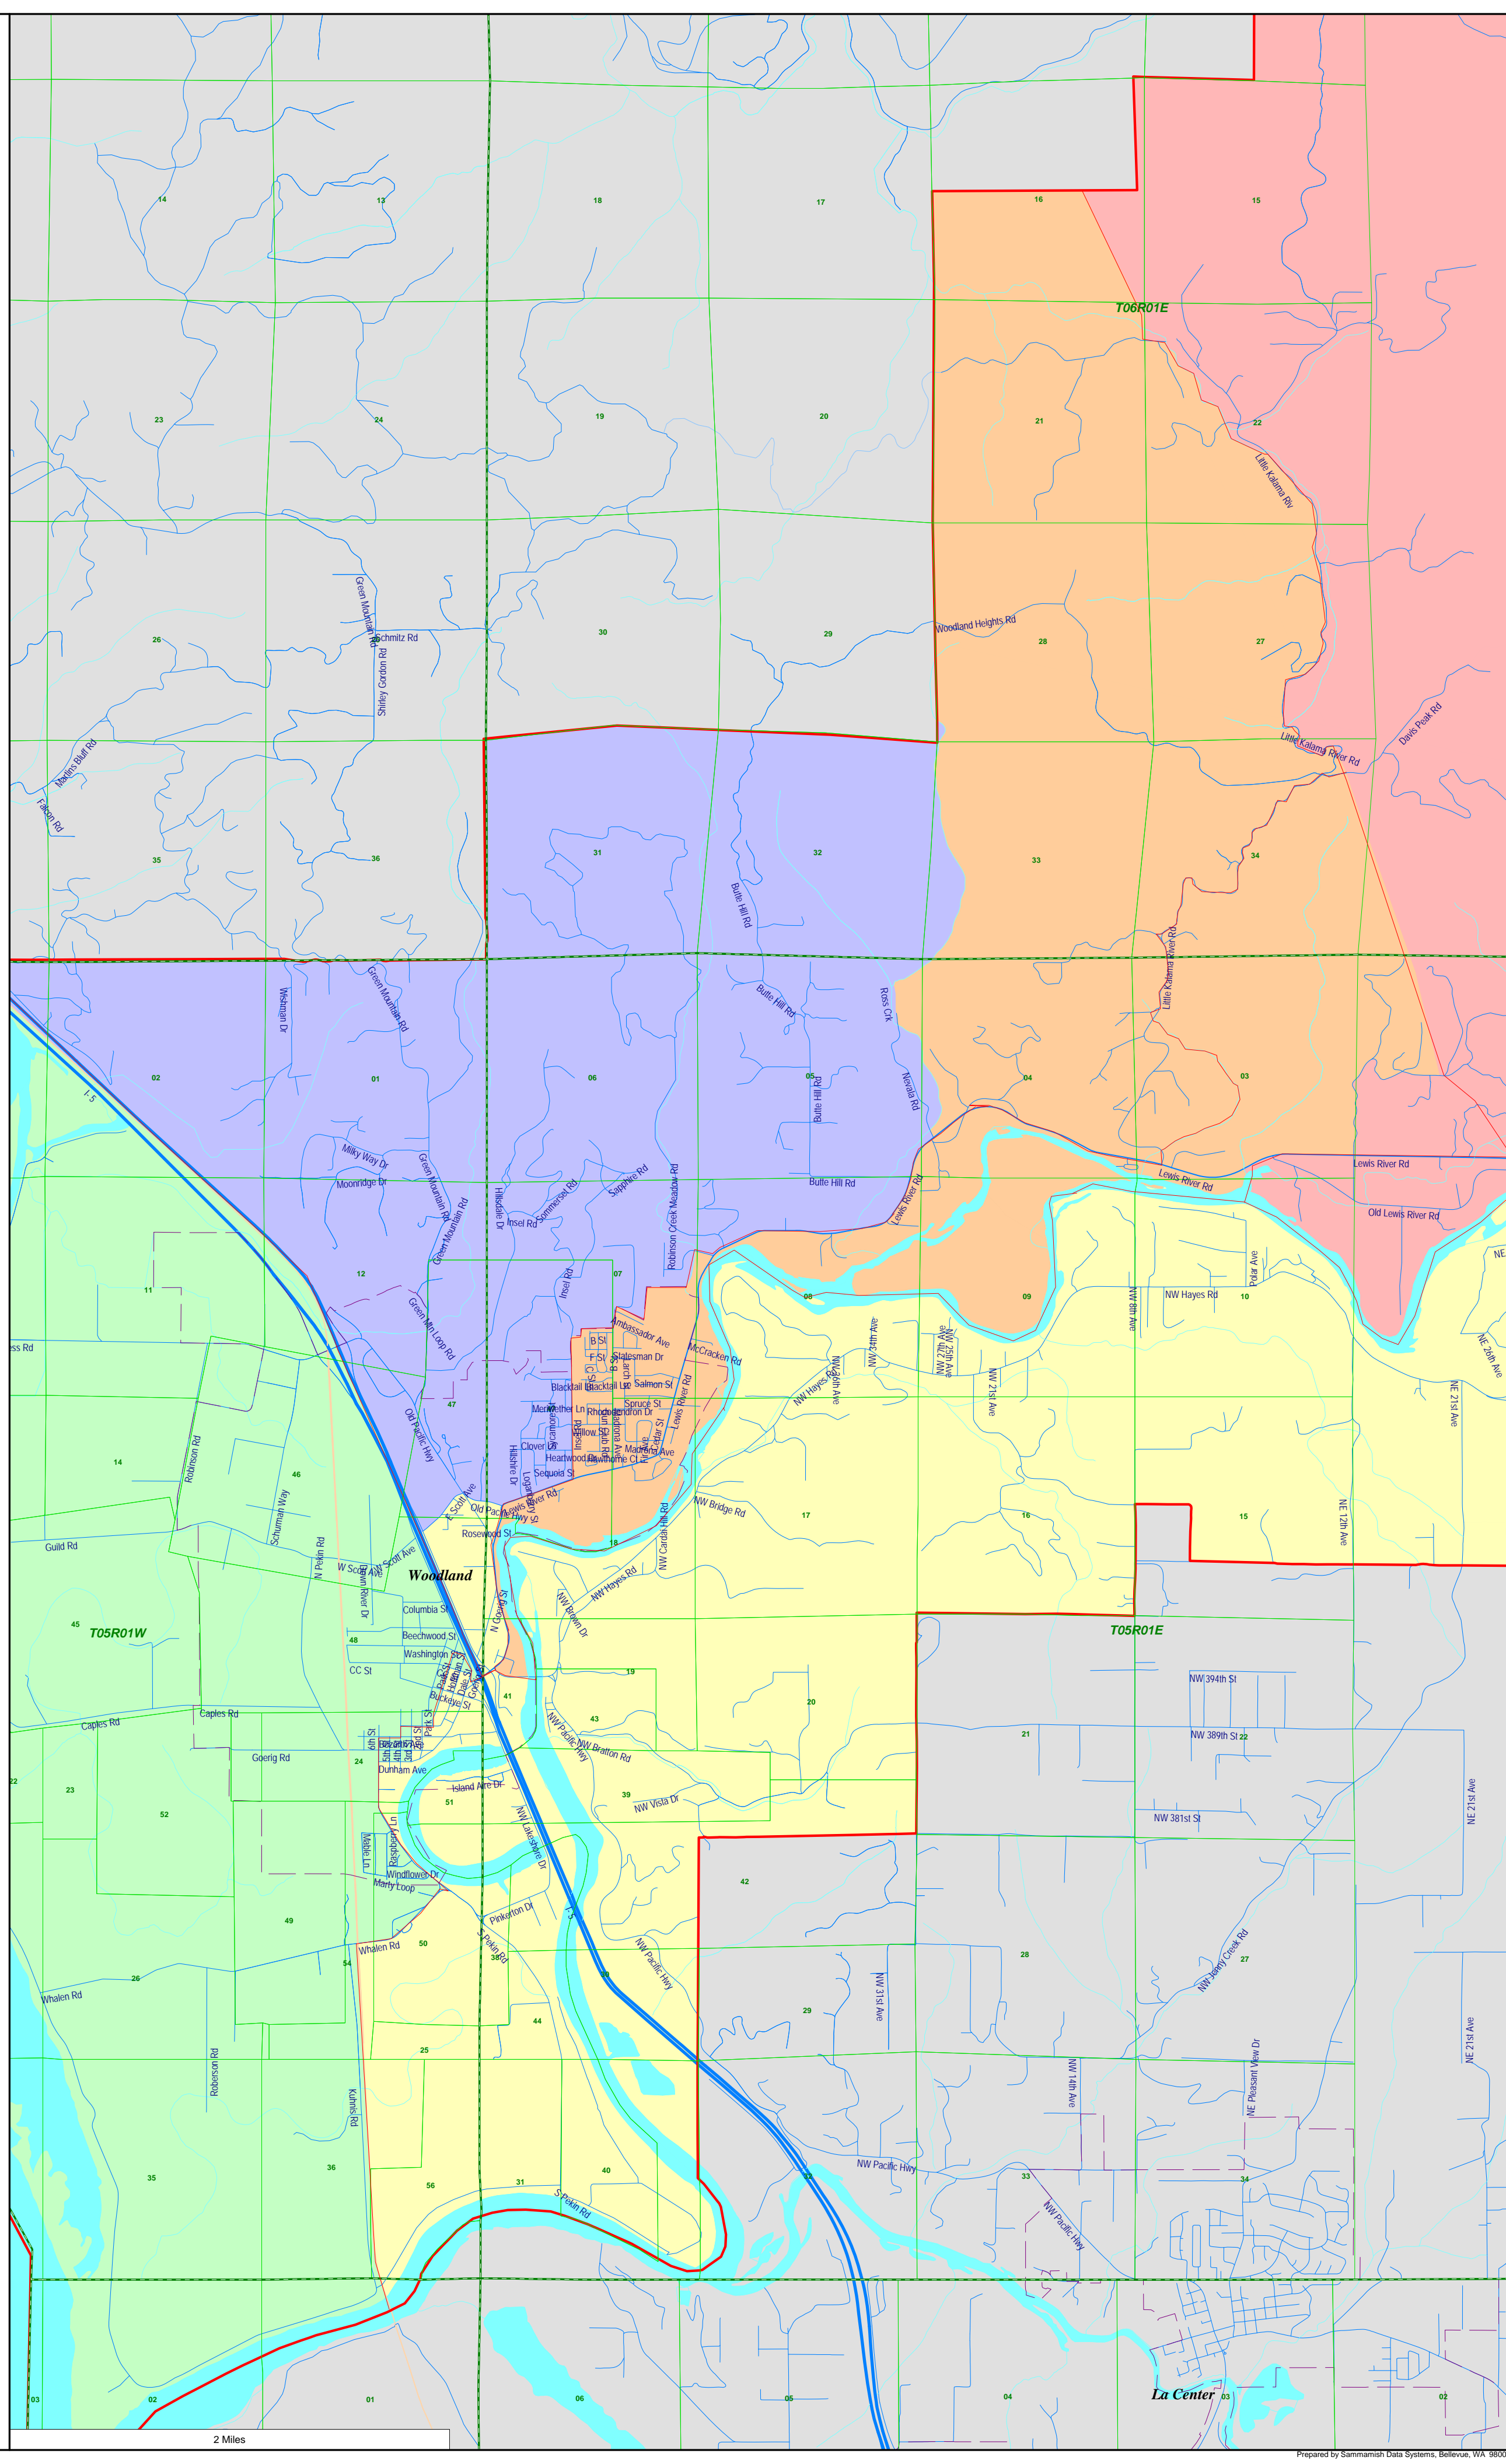

- 1st District
- 2nd District
- 3rd District
- 4th District
- 5th District

City Limits

District Outline

Sectional Centers

Townships

2 Miles