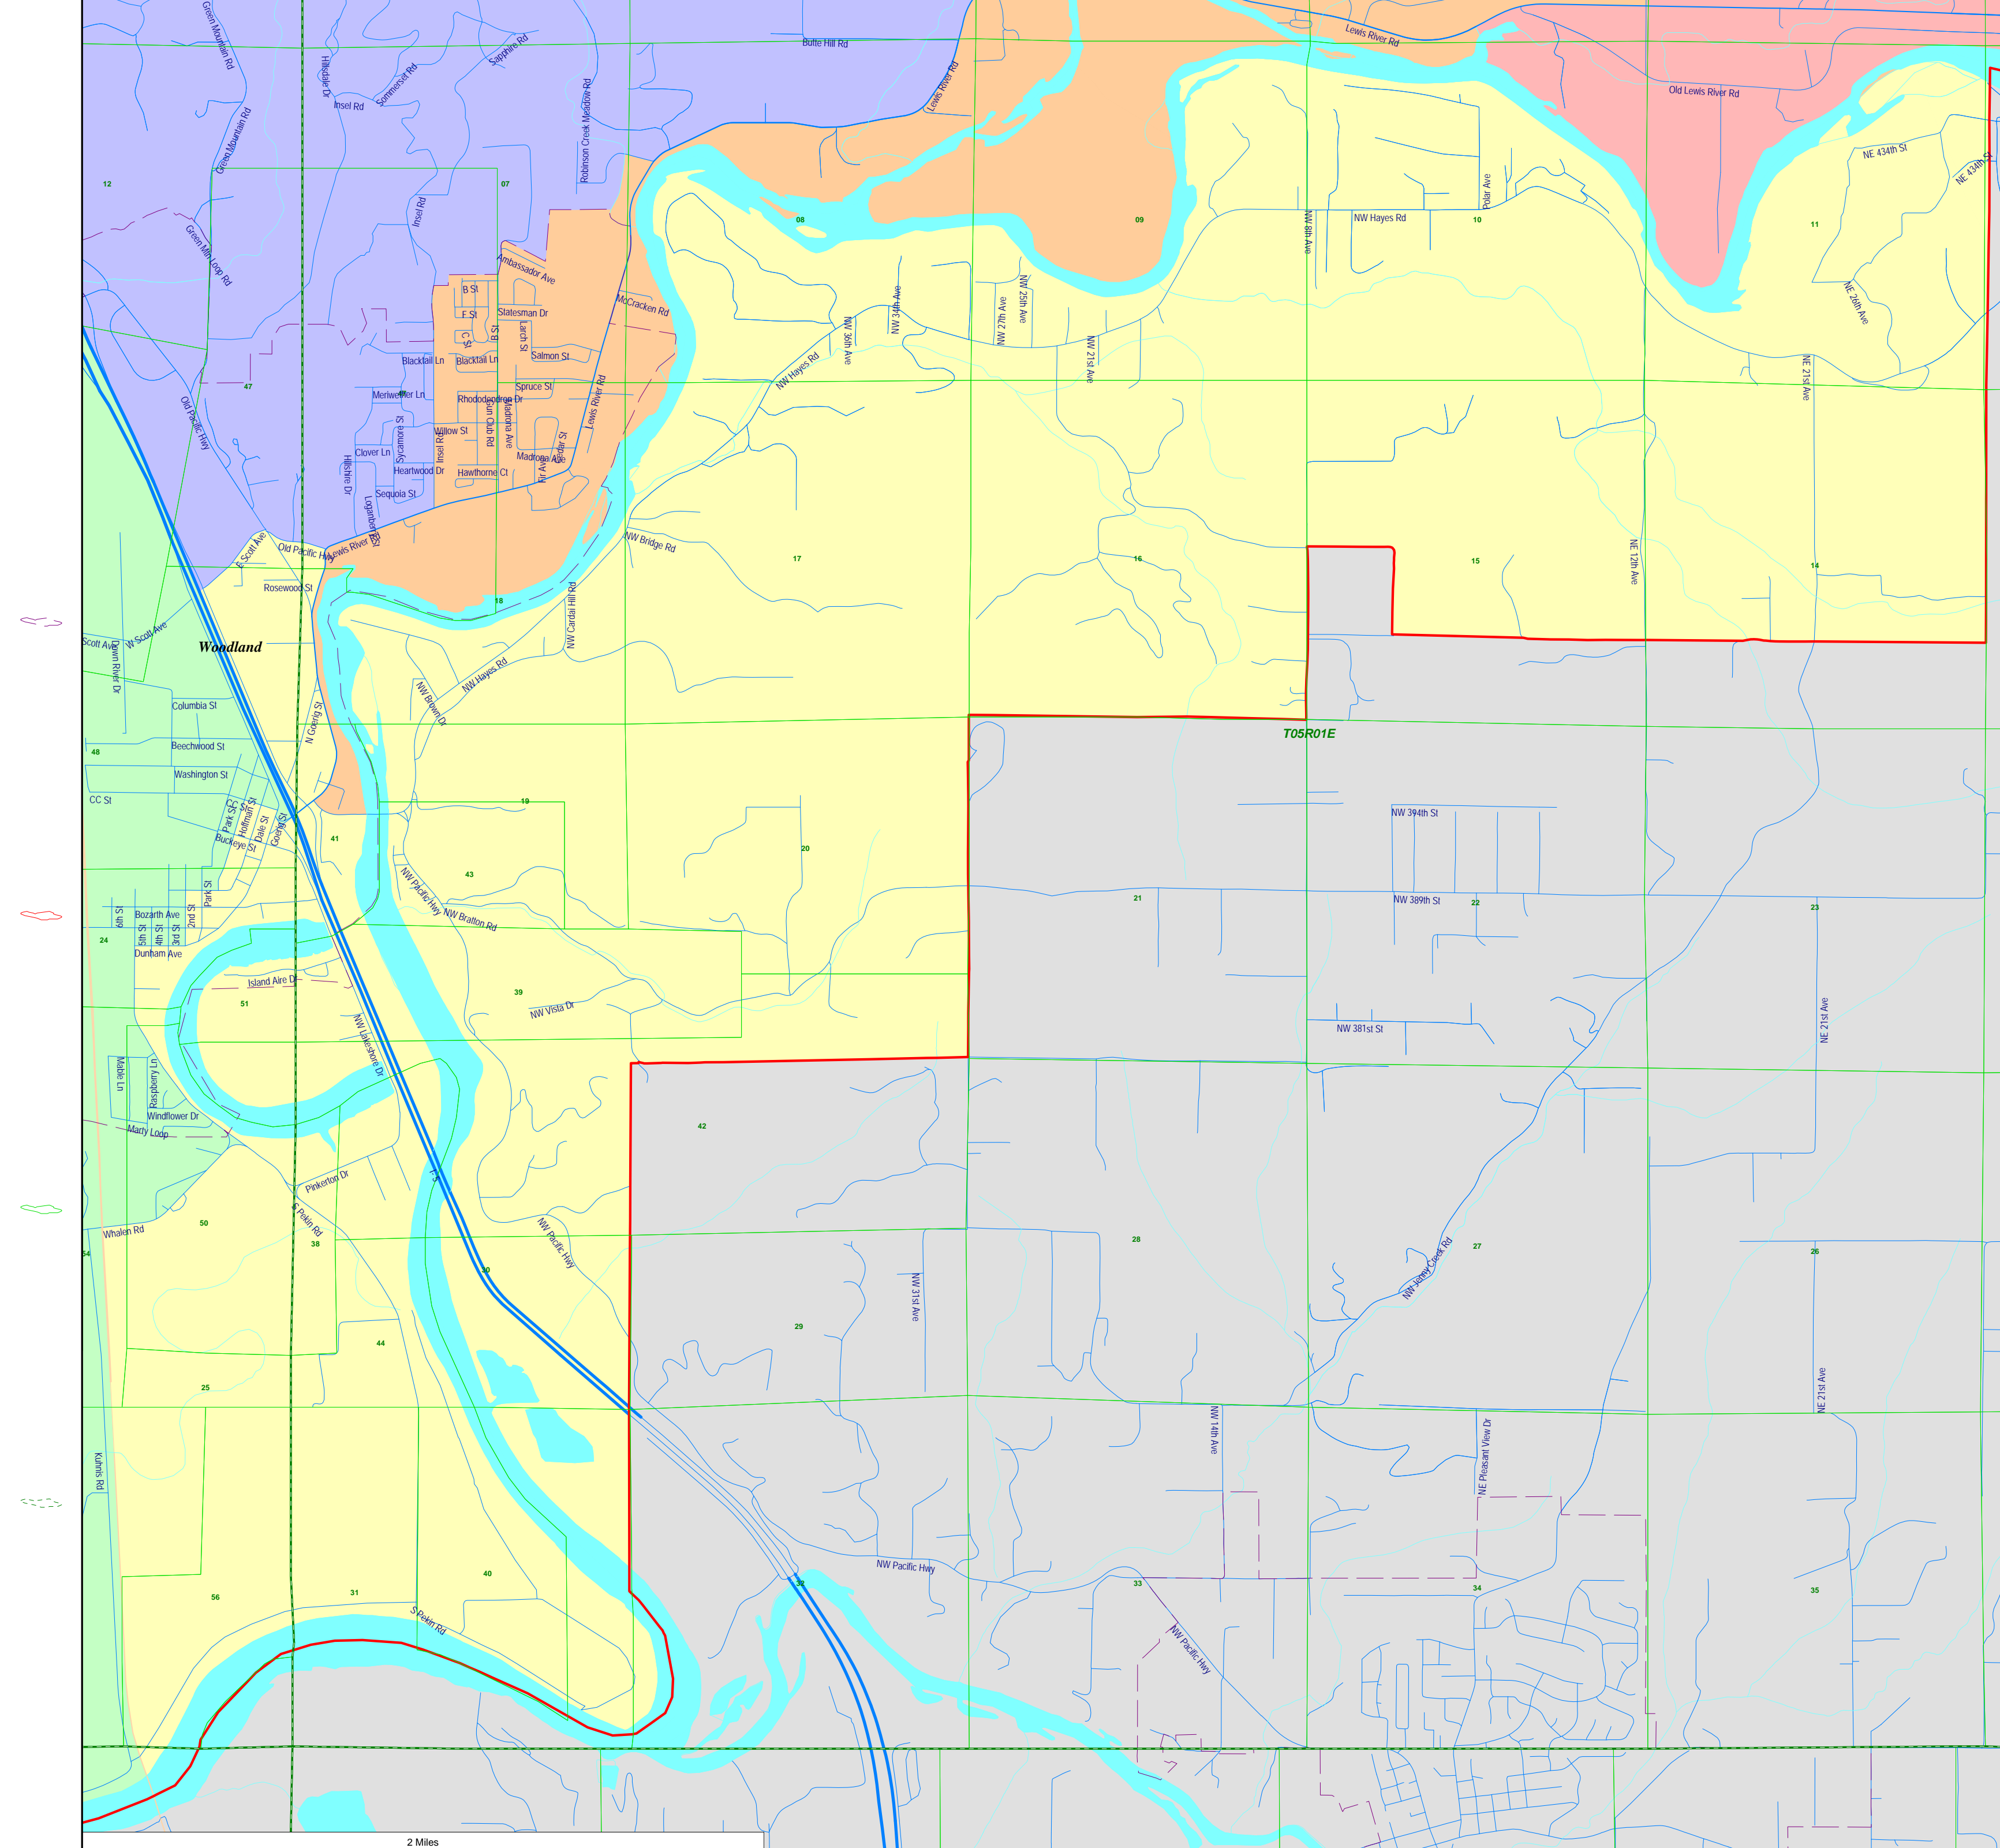

City Limits

District Outline

Sectional Centers

Townships

7 Miles

Woodland School District District Summary Report

Director District Number	Ideal Population	Total Population	Deviation from Ideal	% Deviation from Ideal	White Population	Hispanic Origin (of any race)	Non White & Mixed
1st	2,837	2,820	-17	-0.60	2,298	353	522
2nd	2,837	2,839	2	0.07	1,958	764	881
3rd	2,837	2,864	27	0.95	2,539	199	325
4th	2,837	2,828	-9	-0.32	2,295	335	533
5th	2,837	2,834	-3	-0.11	2,443	169	391
Totals.....		<u>14,185</u>	<u>0</u>		<u>11,533</u>	<u>1,820</u>	<u>2,652</u>

Woodland School District

Summary of Population by Race and Hispanic Origin

District Number	Total Population	Total Population by Race							Two or More Races	Hispanic Origin (of any race)
		Single Race								
		Total	White	Black African American	American Indian and Alaska Native	Asian	Native Hawaiian and Other Pacific Islander	Other Race	Total	
1st	2,820	2,590	2,298	9	28	32	9	214	230	353
2nd	2,839	2,510	1,958	27	26	31	4	464	329	764
3rd	2,864	2,694	2,539	15	16	25	2	97	170	199
4th	2,828	2,558	2,295	6	17	54	13	173	270	335
5th	2,834	2,597	2,443	4	34	30	4	82	237	169
Totals.....	<u>14,185</u>	<u>12,949</u>	<u>11,533</u>	<u>61</u>	<u>121</u>	<u>172</u>	<u>32</u>	<u>1,030</u>	<u>1,236</u>	<u>1,820</u>

- 1st District
- 2nd District
- 3rd District
- 4th District
- 5th District

City Limits

District Outline

Sectional Centers

Townships

2 Miles

- 1st District
- 2nd District
- 3rd District
- 4th District

City Limits

Townships

- 1st District
- 2nd District
- 3rd District
- 4th District

City Limits

District Outline

Sectional Centers

Townships

- 1st District
- 3rd District
- 4th District
- 5th District

City Limits