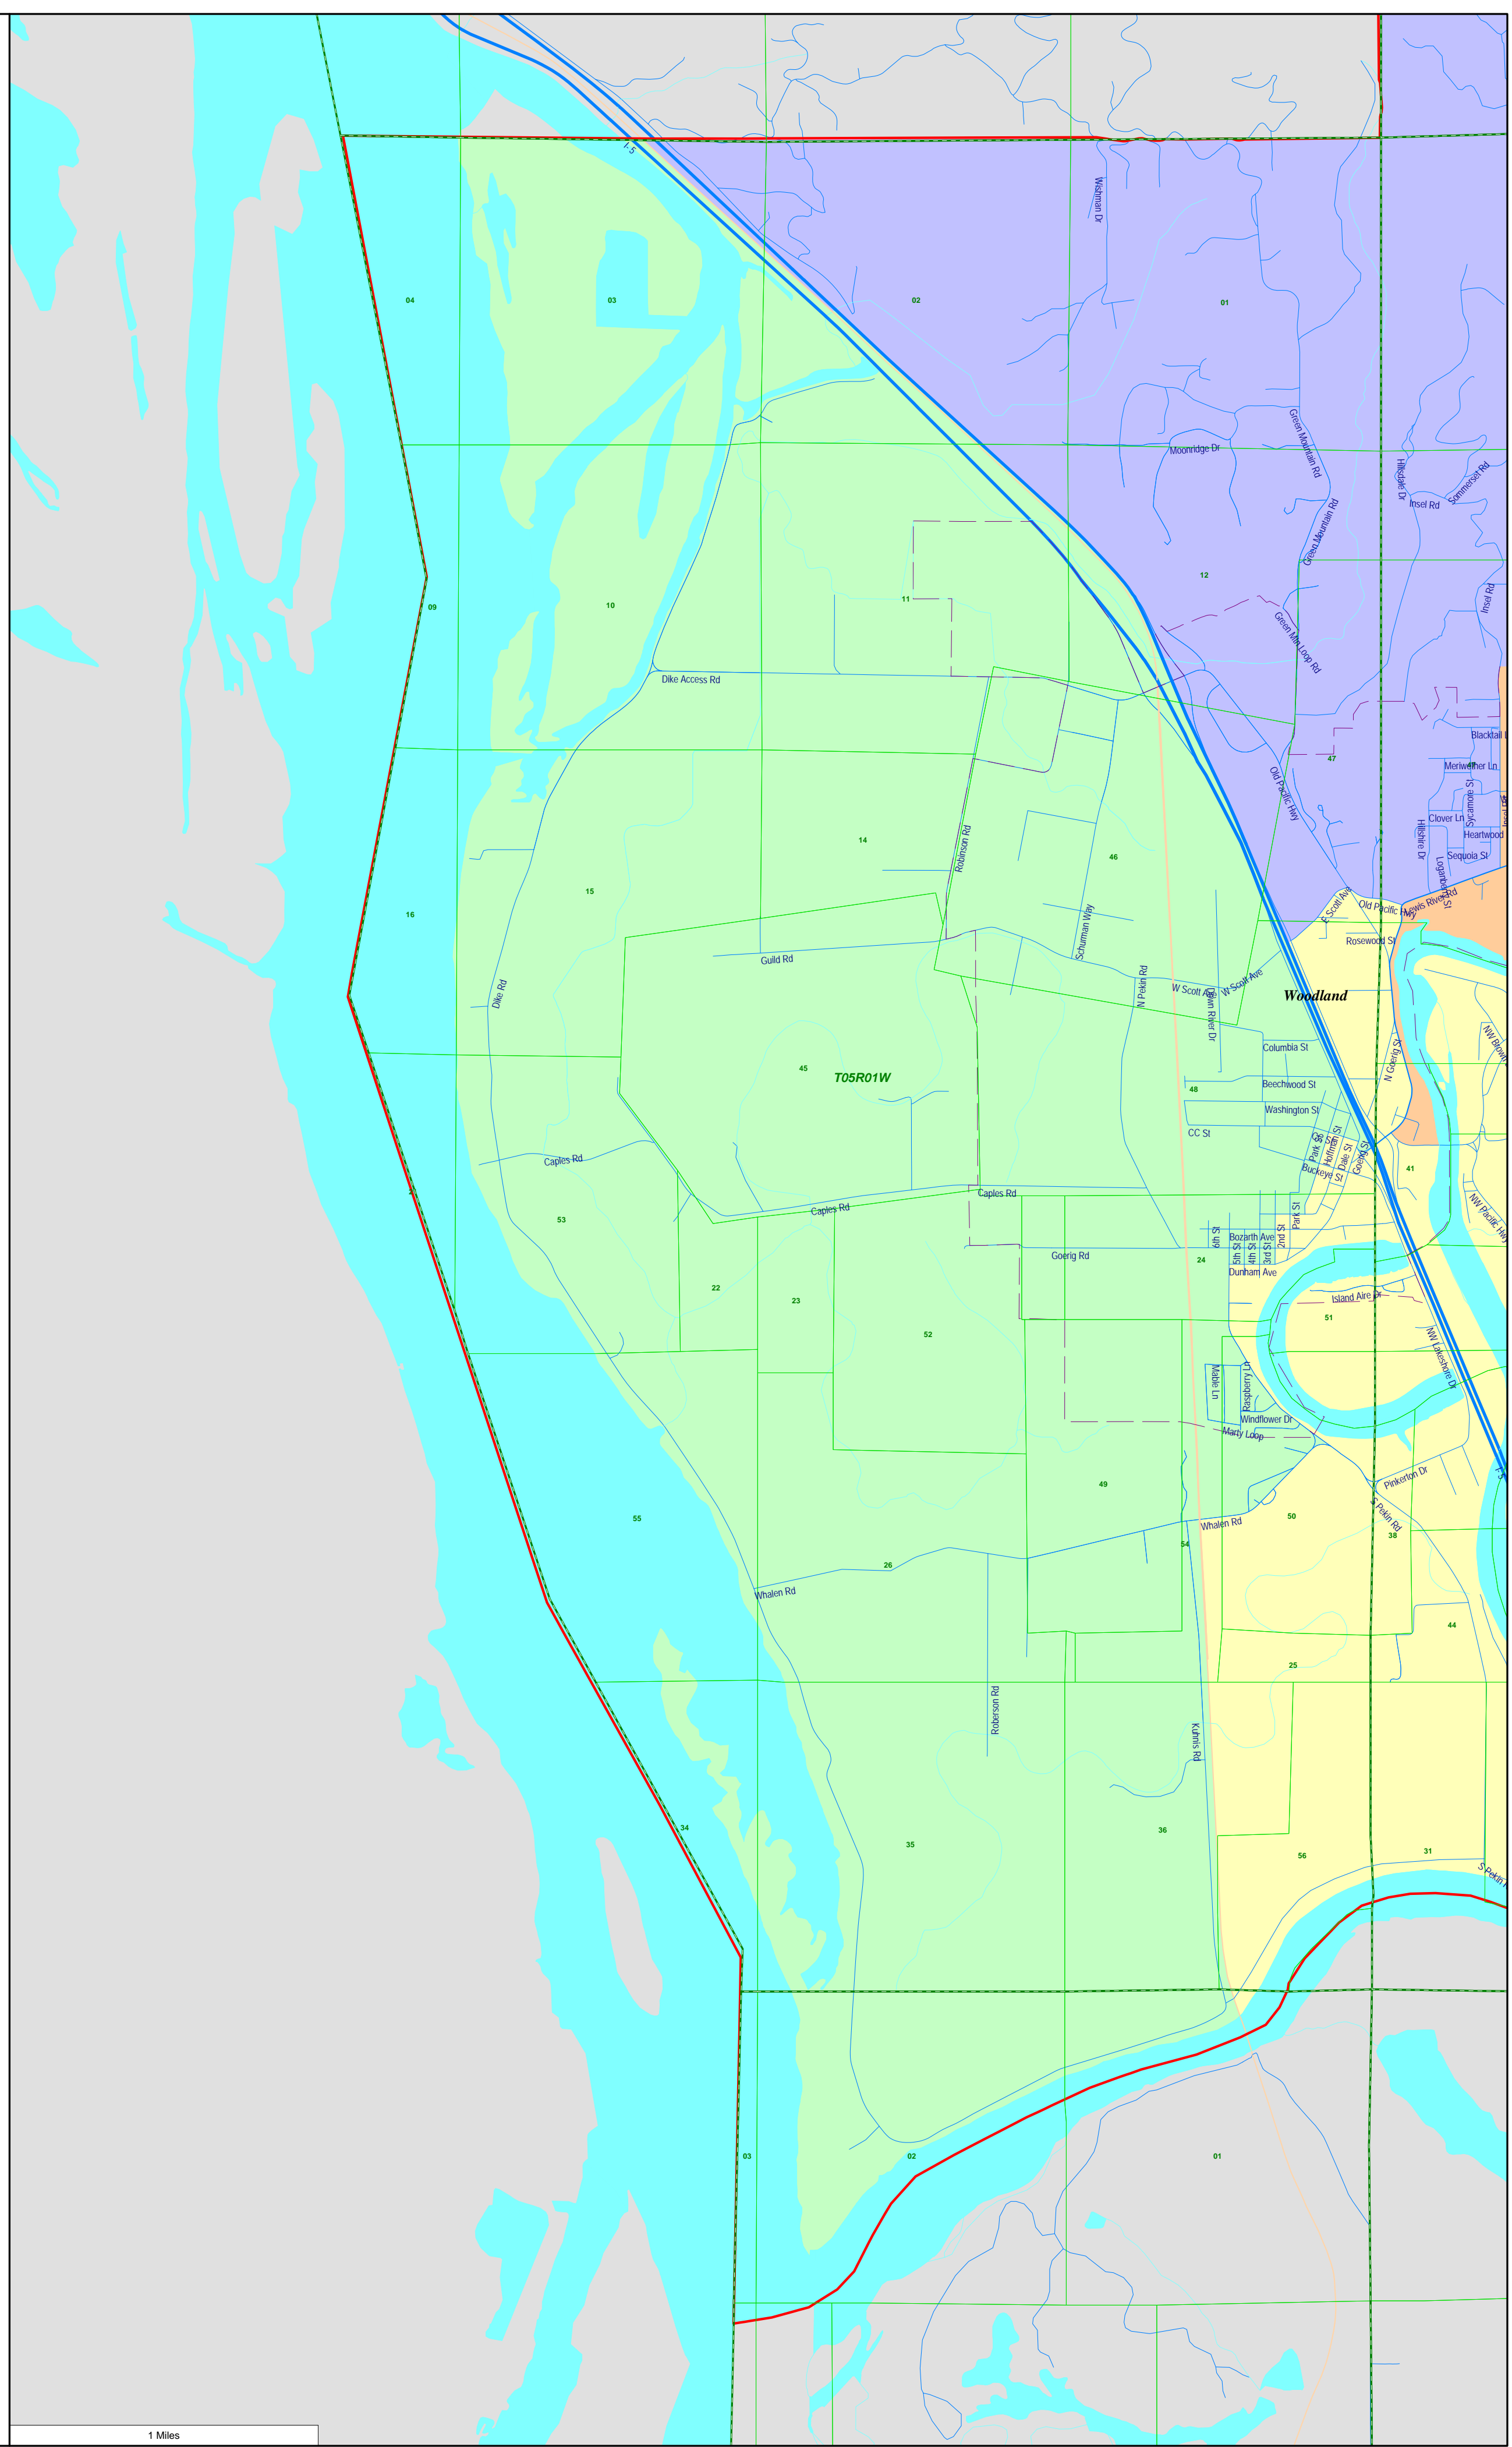

City Limits

District Outline

Sectional Centers

Townships

7 Miles

Woodland School District District Summary Report

Director District Number	Ideal Population	Total Population	Deviation from Ideal	% Deviation from Ideal	White Population	Hispanic Origin (of any race)	Non White & Mixed
1st	2,837	2,820	-17	-0.60	2,298	353	522
2nd	2,837	2,839	2	0.07	1,958	764	881
3rd	2,837	2,864	27	0.95	2,539	199	325
4th	2,837	2,828	-9	-0.32	2,295	335	533
5th	2,837	2,834	-3	-0.11	2,443	169	391
Totals.....		<u>14,185</u>	<u>0</u>		<u>11,533</u>	<u>1,820</u>	<u>2,652</u>

- 1st District
- 2nd District
- 3rd District
- 4th District
- 5th District

City Limits

District Outline

Sectional Centers

Townships

2 Miles

- 1st District
- 2nd District
- 3rd District
- 4th District

City Limits

District Outline

Sectional Centers

Townships

1 Miles

- 1st District
- 2nd District
- 3rd District
- 4th District
- 5th District

City Limits

District Outline

Sectional Centers

Townships

- 1st District
- 2nd District
- 3rd District
- 4th District

City Limits

District Outline

Sectional Centers

Townships

- 1st District
- 3rd District
- 4th District
- 5th District

City Limits